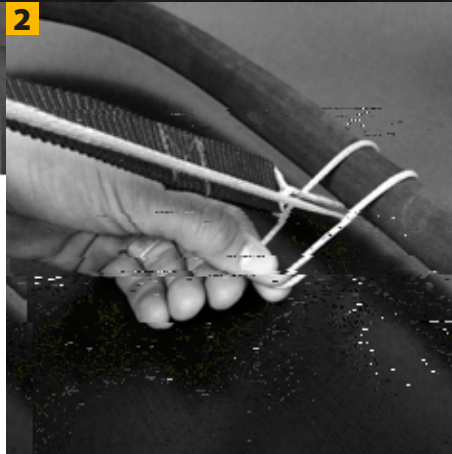

INSTALLATION GUIDE OUTHAUL SYSTEM +

The Point-7 adjustable outhaul system gives you the freedom to trim our sail during sailing.

Release the outhaul tension on your rig to get more pro le and power from your sail. Apply more outhaul tension to de-power your sail in strong wind conditio