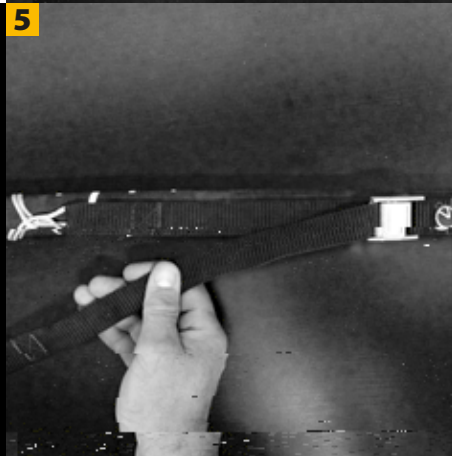

INSTALLATION GUIDE OUTHAUL SYSTEM +

The Point-7 adjustable outhaul system gives you the freedom to trim our sail during sailing.

Release the outhaul tension on your rig to get more pro le and power from your sail. Apply more outhaul tension to de-power your sail in strong wind conditio