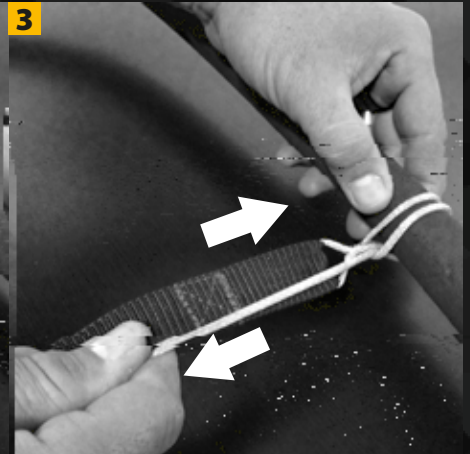

INSTALLATION GUIDE OUTHAUL SYSTEM +

The Point-7 adjustable outhaul system gives you the freedom to trim our sail during sailing.

Release the outhaul tension on your rig to get more pro le and power from your sail. Apply more outhaul tension to de-power your sail in strong wind conditio